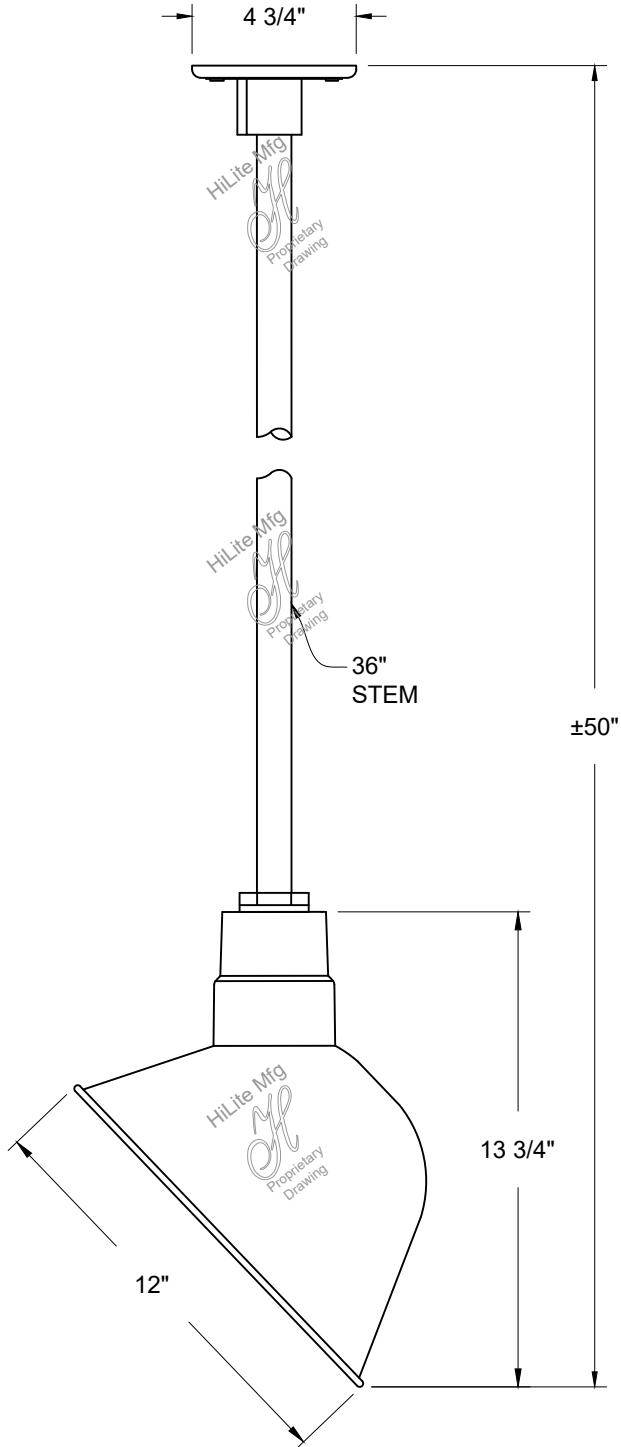

HiLite Mfg  
*HL*  
 Proprietary Drawing

HiLite Mfg  
*HL*  
 Proprietary Drawing

HiLite Mfg  
*HL*  
 Proprietary Drawing

HiLite Mfg  
*HL*  
 Proprietary Drawing

**DAMP LOCATION**

Item Number	Wattage	Voltage
H-QSN18112-SA/QSN36"ST3/QSNHDSMC	200W	120V

**Finish**  
 91-Black, 93-White, 96-Galvanized,  
 145-Oil Rubbed Bronze

**Mounting**  
 Stem Mount

**Lamp/Socket**  
 1-Medium Base INC

\*\*\*Confidential and Proprietary. The information contained on this page is the sole property of Hi-Lite Mfg. Co., Inc. Any reproduction, redistribution, or use to profit from in part or as a whole without prior written authorization of Hi-Lite Mfg. Co., Inc. is unlawful, against trade laws and will be prosecuted to the fullest extent.