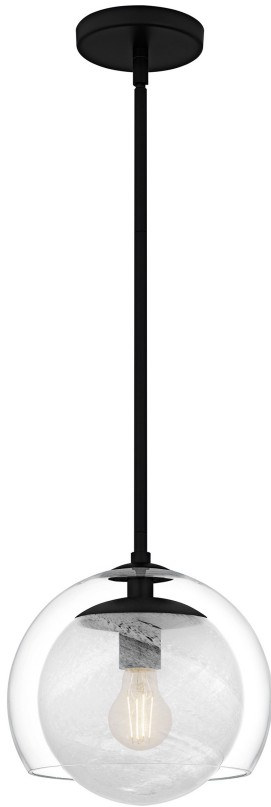

QPP6774MBK

Eslinger 1-Light Matte Black Mini

Pendant

Matte Black

QUOIZEL
LIGHTING

DIMENSIONS

Dimensions: 10.00" W x 10.25" H x 10.00" D

Overall Height: 48.75"

Canopy Dimensions: 5.00"W x 0.75"D

Chain/Downrod Length: 2 (0.5"D x 6") and 2 (0.5"D x 12")

Down Rods

Weight: 6.60 lbs

DETAILS

Material: STEEL

Glass/Shade Description: Clear Glass With
Cloud Glass Inside

Shade 2 Description: CLEAR GLASS OUTSIDE

LAMPING

Light Source: Socketed

Bulb Included: No

Bulb Type: Medium Base

Bulb Quantity: 1

Watts per Bulb: 100

LED Wattage Equivalent: 25W

ELECTRICAL