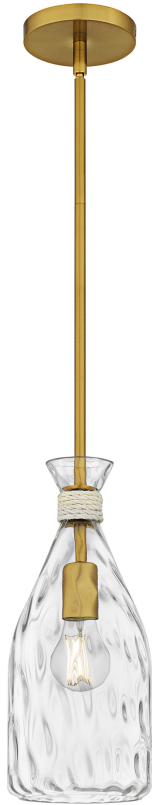

## QPP6782BRG

Govada 1-Light Brushed Gold Mini  
Pendant  
Brushed Gold

QUOIZEL  
LIGHTING

### DIMENSIONS

Dimensions: 6.00" W x 14.50" H x 6.00" D

Overall Height: 53"

Canopy Dimensions: 5.00"W x 0.75"D

Chain/Downrod Length: 2 (0.5"D x 6") and 2 (0.5"D x 12")

Down Rods

Weight: 4.11 lbs

### DETAILS

Material: STEEL

Glass/Shade Description: Clear Water Glass -  
Glass - Water

### LAMPING

Light Source: Socketed

Bulb Included: No

Bulb Type: Medium Base

Bulb Quantity: 1

Watts per Bulb: 100

LED Wattage Equivalent: 25W